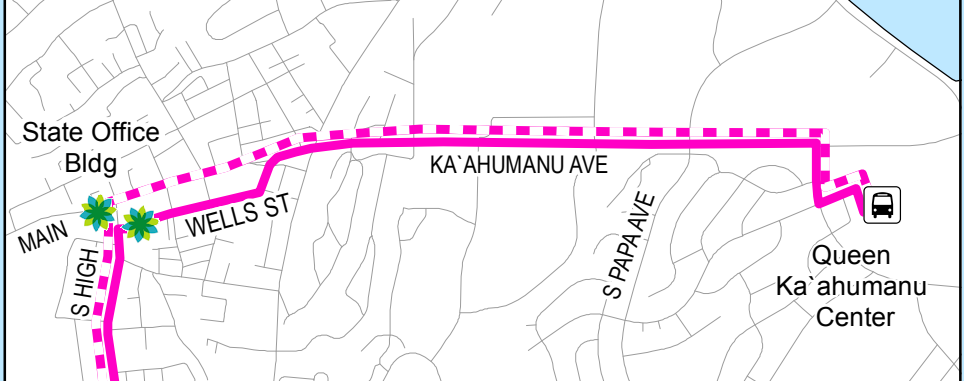

Legend

-  Bus Stop
-  Transfer Location
-  East Bound
-  West Bound

maui bus
 2145 Kaohu Street, Suite 102
 Wailuku, HI 96793

Lahaina Islander Route 20