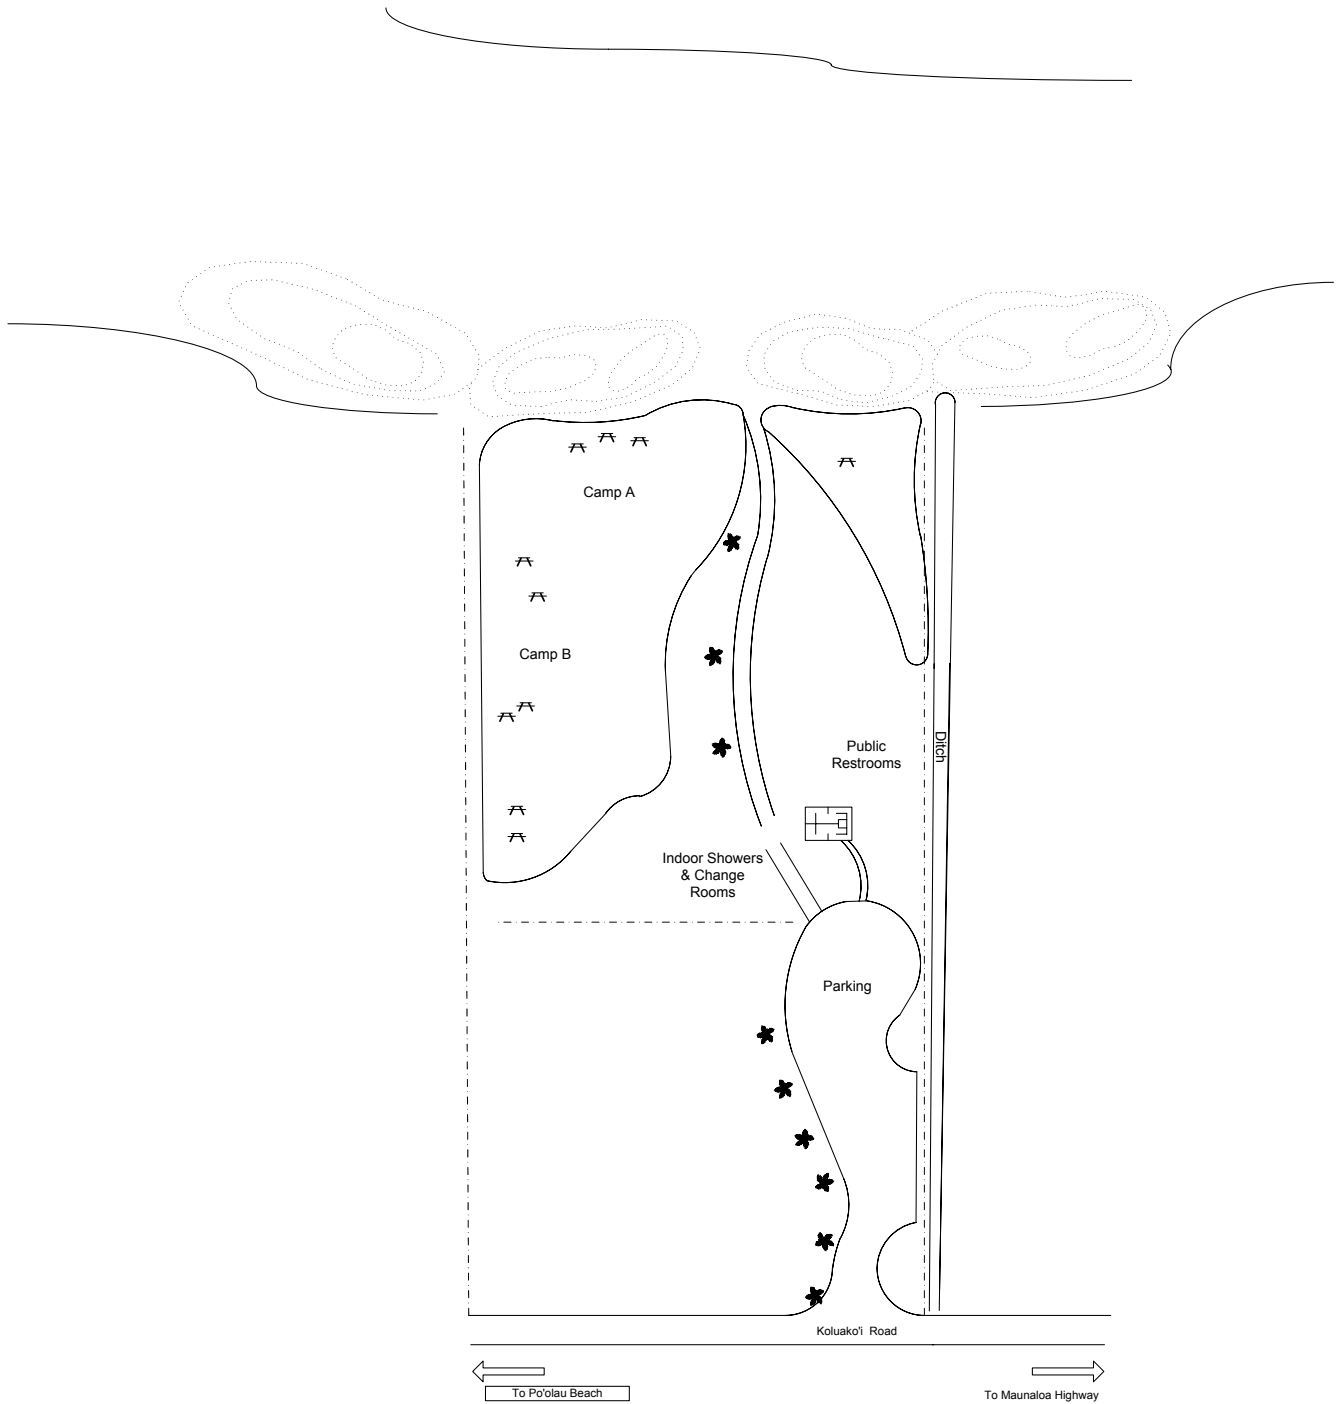

O C E A N

Maui Parks and Recreation  
SITE MAP # 512  
Papohaku Beach Park  
Overview and Parking  
TMK# 5-1-06: 73

0 ft. 100 ft.